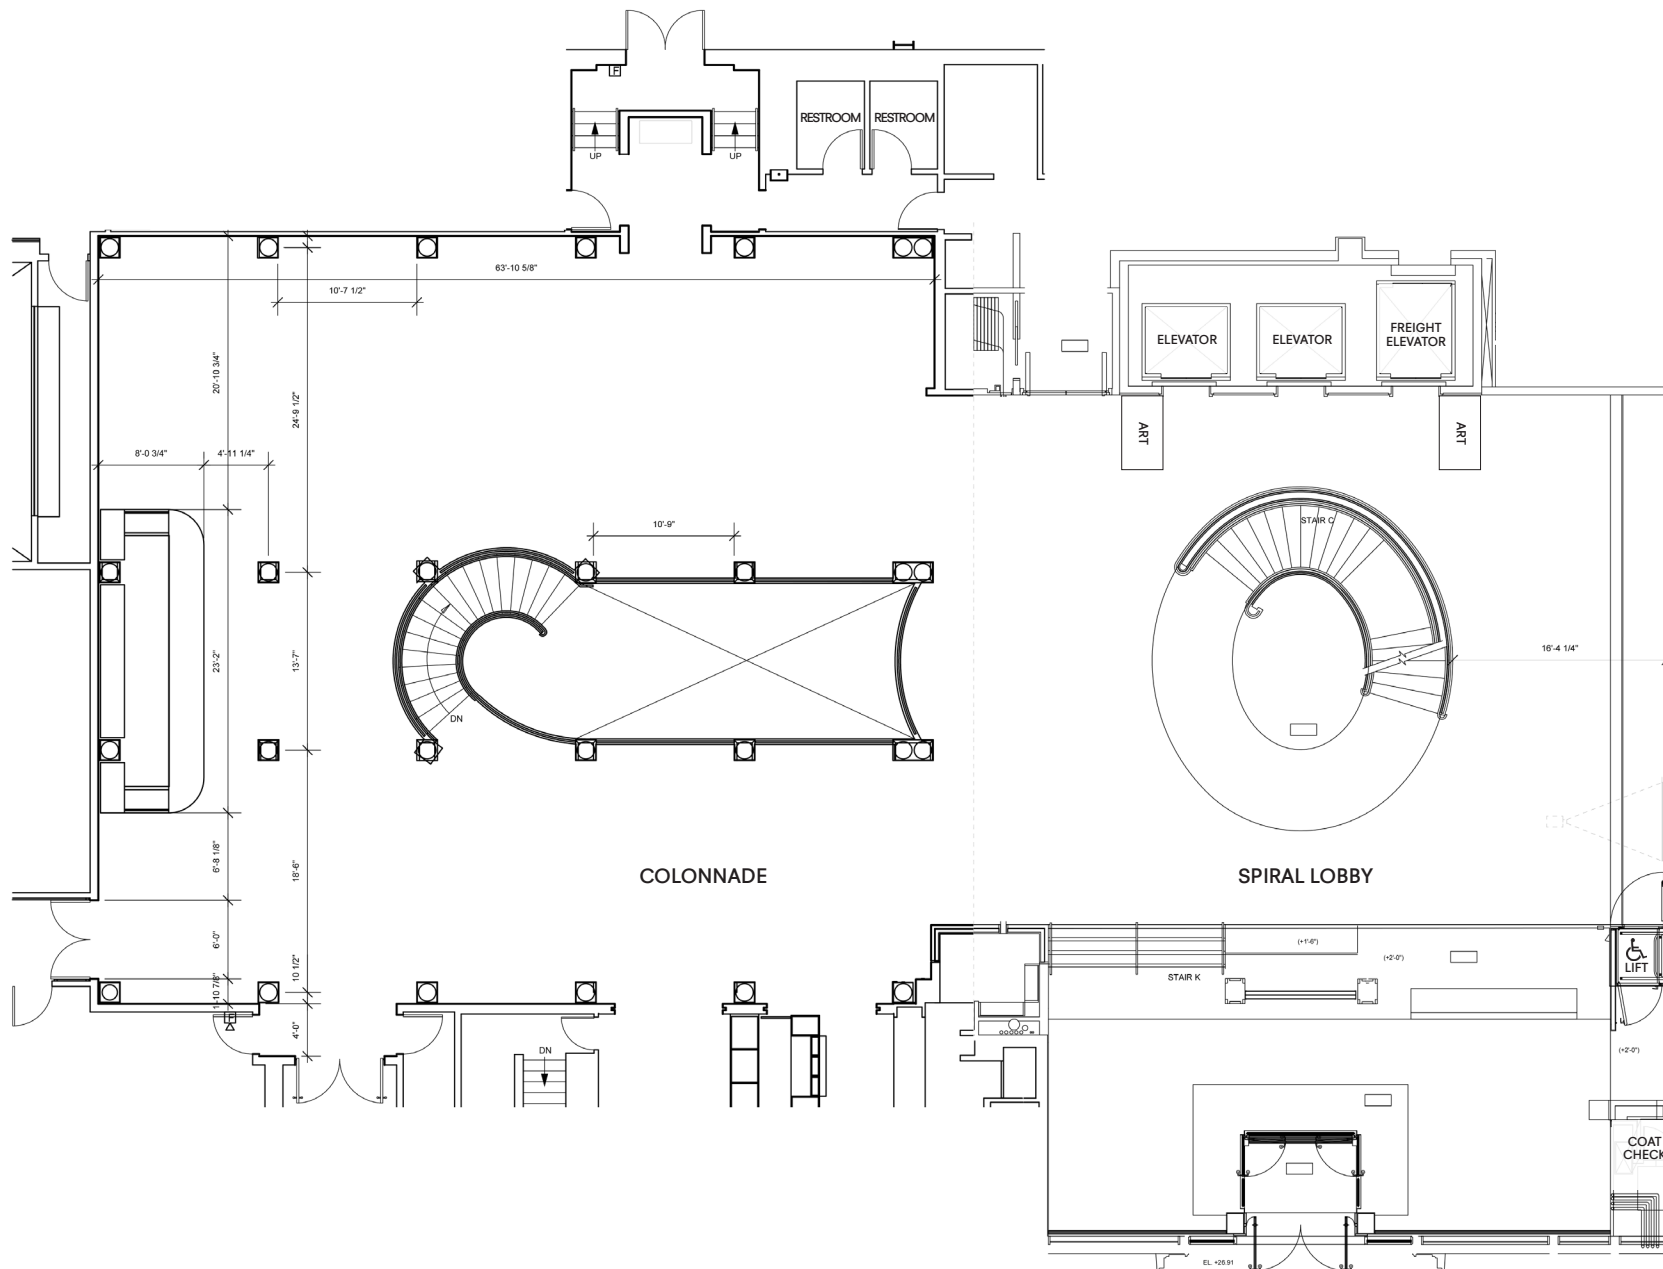

THE RUBIN

SPIRAL LOBBY + COLONNADE

SQUARE FEET: 5,065

CAPACITY:

Reception, 500 Guests

Seated Dinner, 250 Guests

THE RUBIN MUSEUM OF ART
150 WEST 17TH STREET
NEW YORK, NEW YORK 10011

212 620 5000
RUBINMUSEUM.ORG