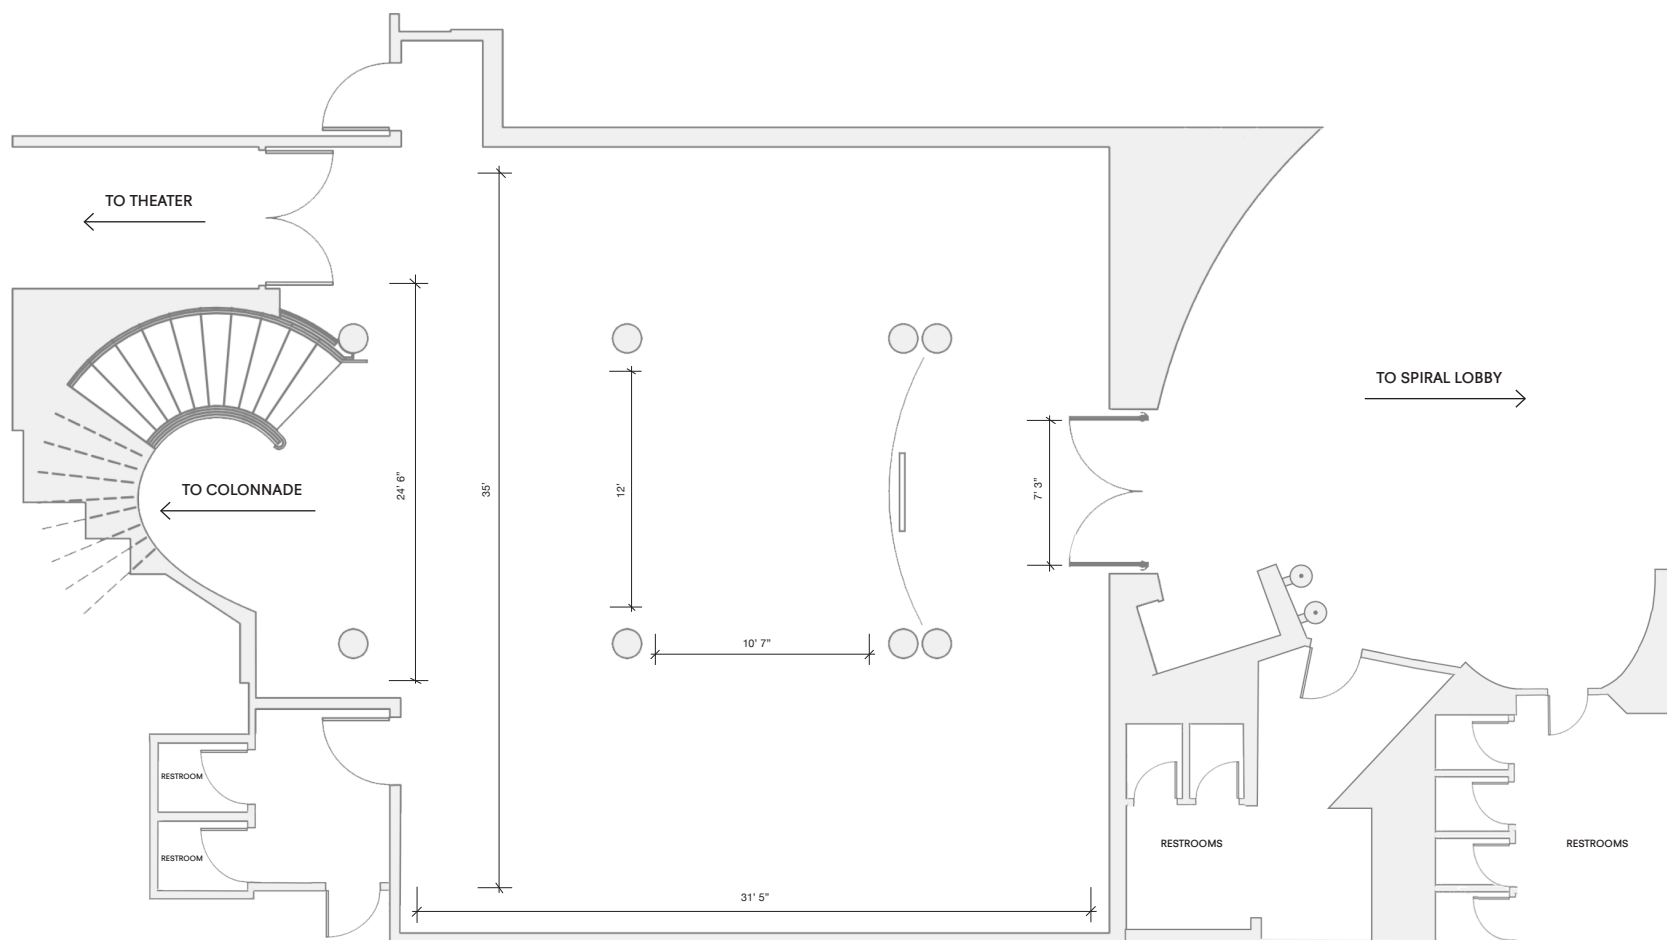

# THE RUBIN

## ART LOUNGE

SQUARE FEET: 975

CAPACITY:

Reception, 75 Guests

Seated Dinner, 65 Guests

THE RUBIN MUSEUM OF ART  
150 WEST 17TH STREET  
NEW YORK, NEW YORK 10011

212 620 5000  
RUBINMUSEUM.ORG